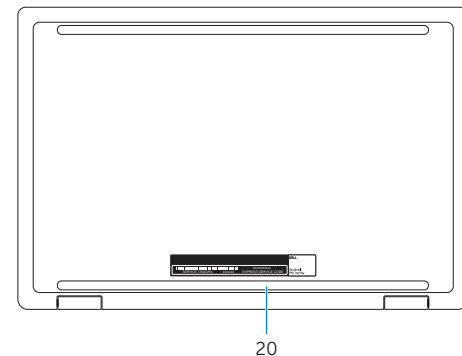

Features

Caractéristiques

- 1. Right microphone
- 2. Camera-status light
- 3. Camera
- 4. Ambient-light sensor
- 5. Left microphone
- 6. Windows button
- 7. Power-adaptor port
- 8. HDMI port
- 9. USB 3.0 port with PowerShare
- 10. USB 3.0 port
- 11. Headset port
- 12. Left-click area
- 13. Right-click area
- 14. Power and battery-status light
- 15. Power button
- 16. Volume-control buttons
- 17. USB 2.0 port
- 18. Media-card reader
- 19. Security-cable slot
- 20. Service Tag label